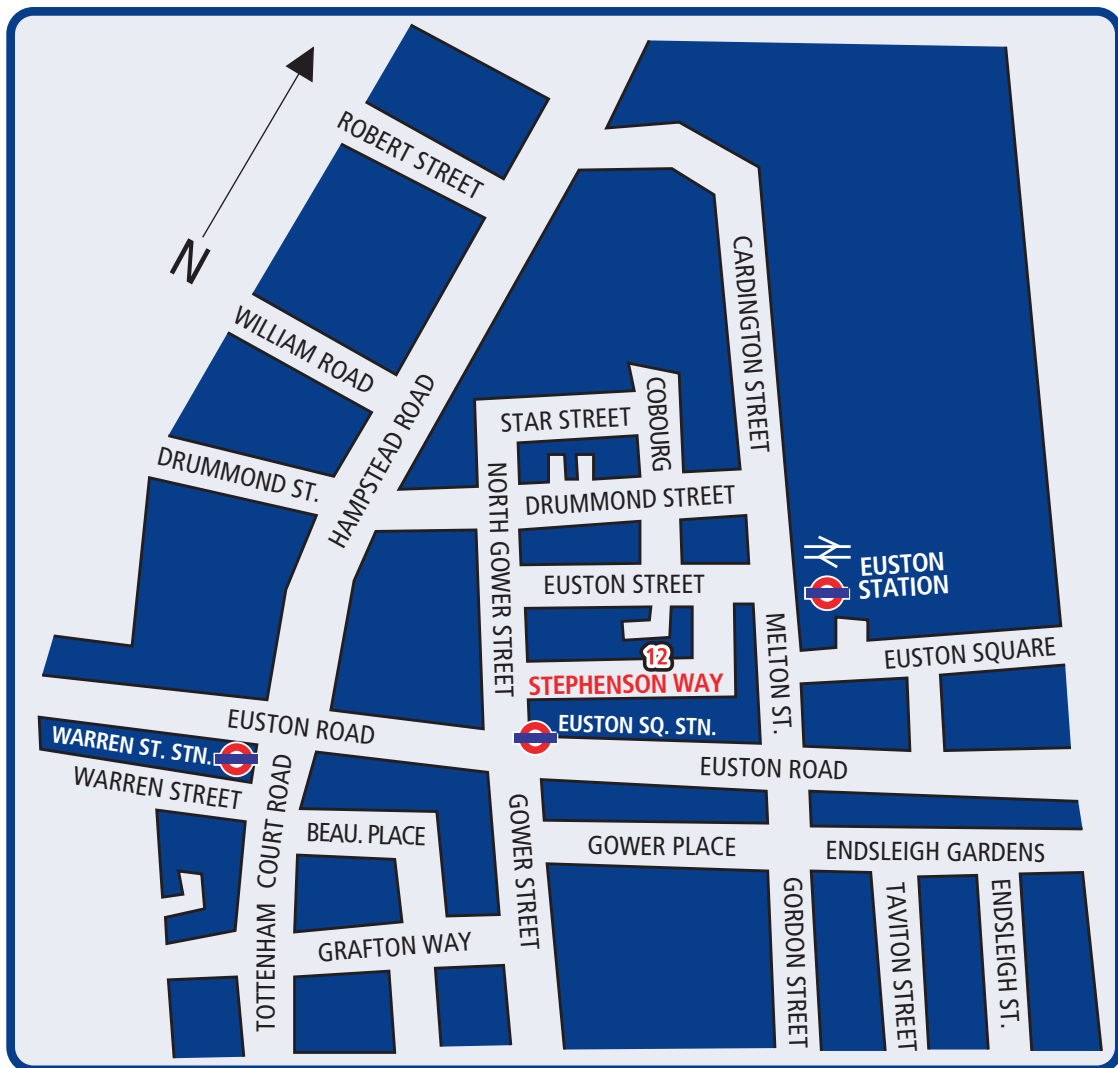

# THE MAGIC CIRCLE HEADQUARTERS

## Location

The Magic Circle Headquarters is located at number 12 Stephenson Way, London NW1 2HD, less than a one minute walk from Euston Station (Exit 3 to Melton Street)

**Nearest Tube Stations:**  
**Euston** - Victoria Line, Northern Line  
**Euston Square** - Hammersmith & City Line, Circle Line, Metropolitan Line  
**Warren Street** - Victoria Line, Northern Line

**Nearest Railway Station:** London Euston