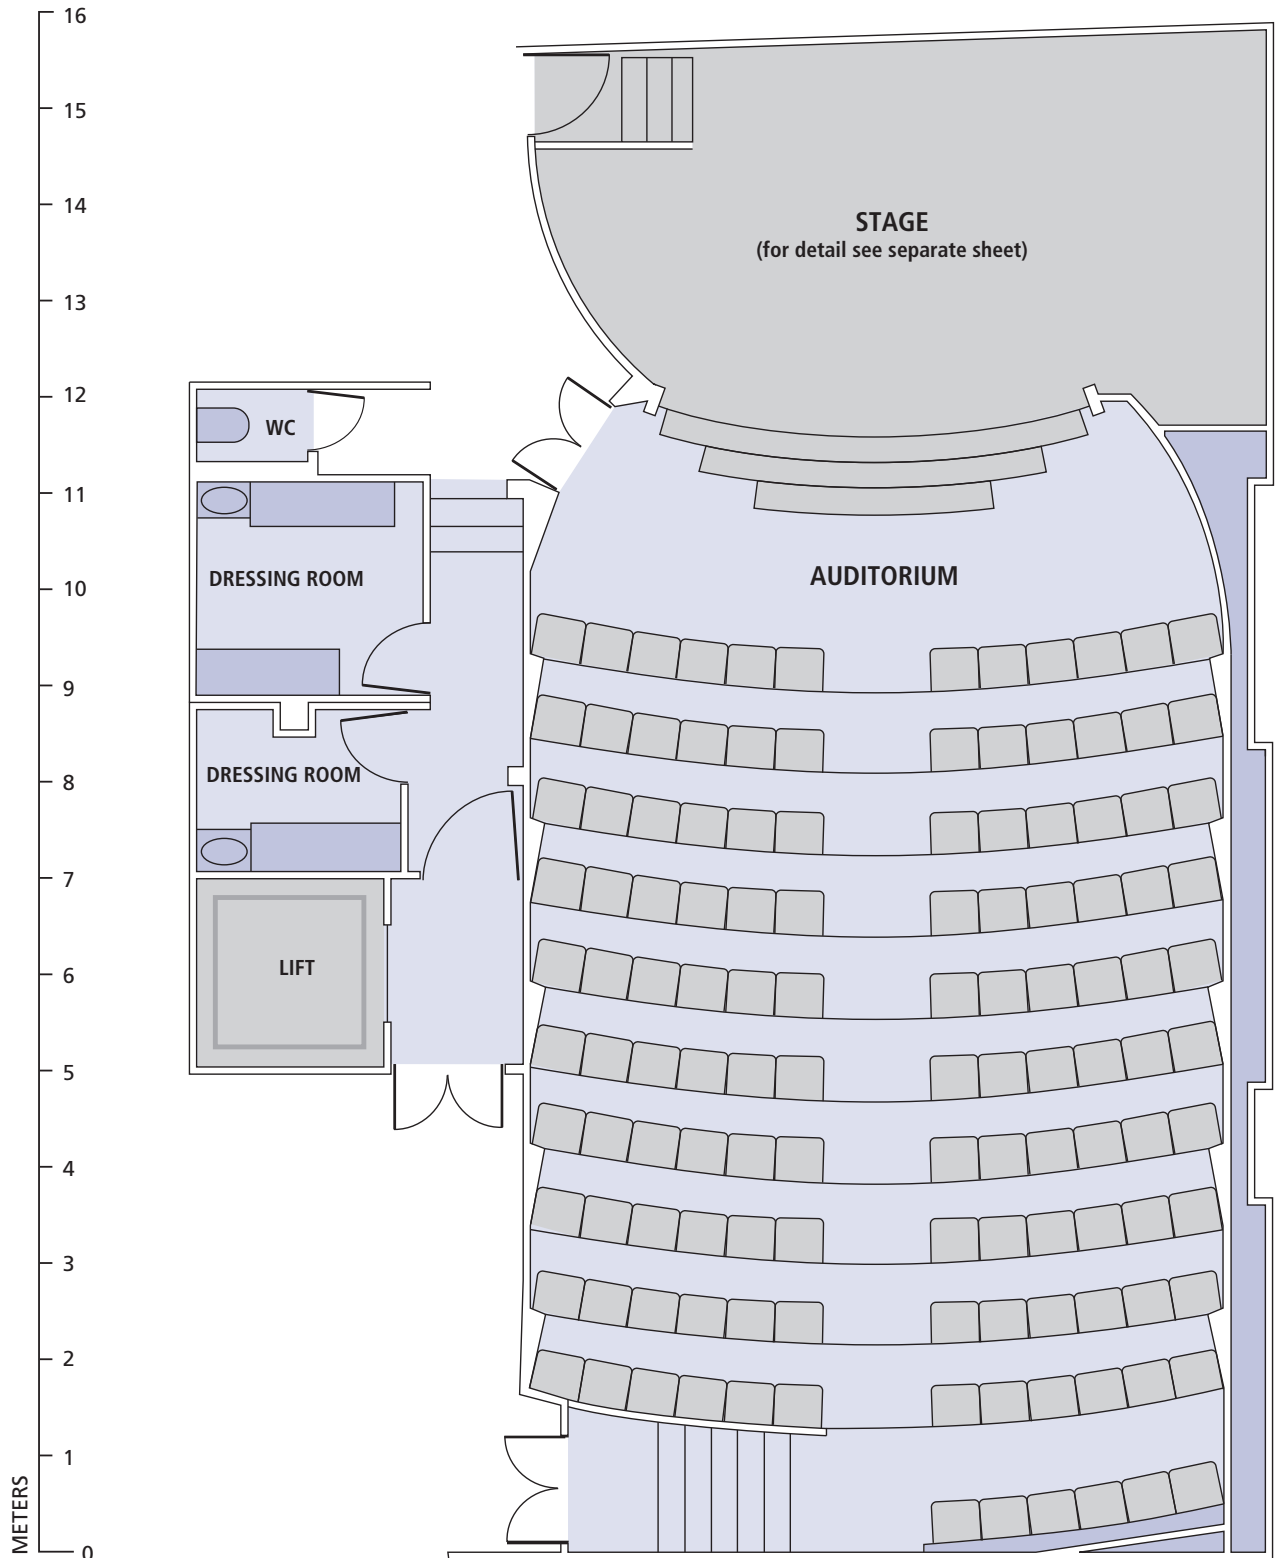

THE MAGIC CIRCLE
HEADQUARTERS

The Magic Circle Theatre (Second Floor)

Total seats 162
Stalls 126 - Balcony 36 (see separate sheet)

THE MAGIC CIRCLE
HEADQUARTERS

The Magic Circle Theatre Balcony (Third Floor)

THE MAGIC CIRCLE
HEADQUARTERS

Theatre Stage Detail