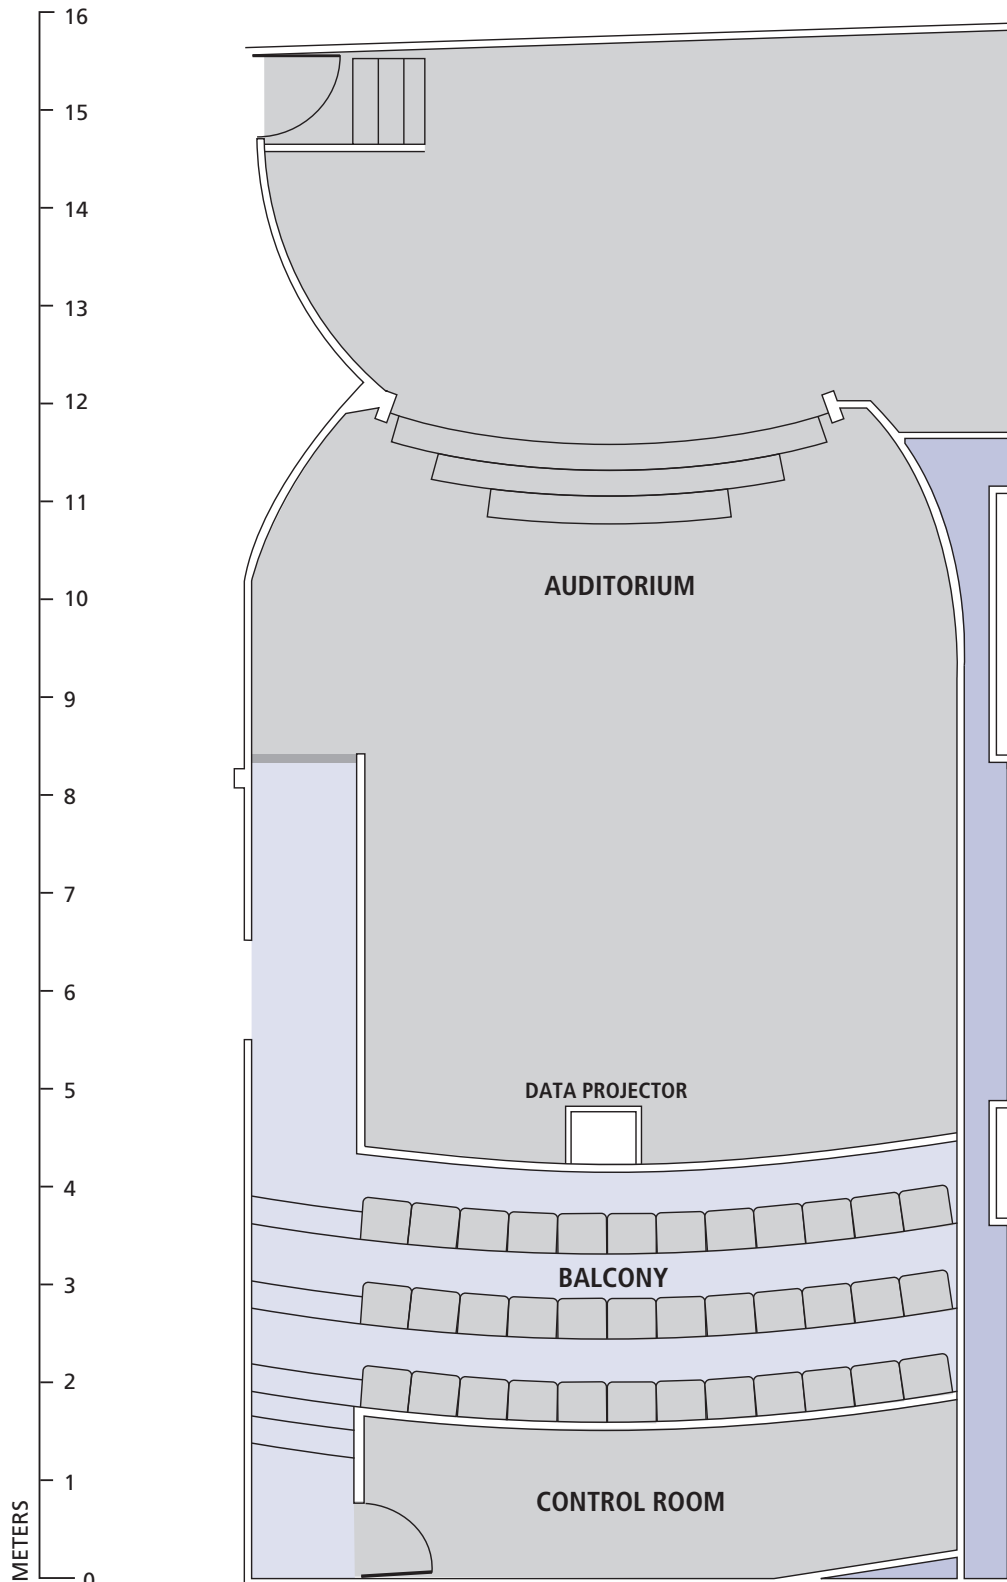

THE MAGIC CIRCLE
HEADQUARTERS

The Magic Circle Theatre (Second Floor)

Total seats 162
Stalls 126 - Balcony 36 (see separate sheet)

THE MAGIC CIRCLE
HEADQUARTERS

The Magic Circle Theatre Balcony (Third Floor)

THE MAGIC CIRCLE
HEADQUARTERS

Theatre Stage Detail